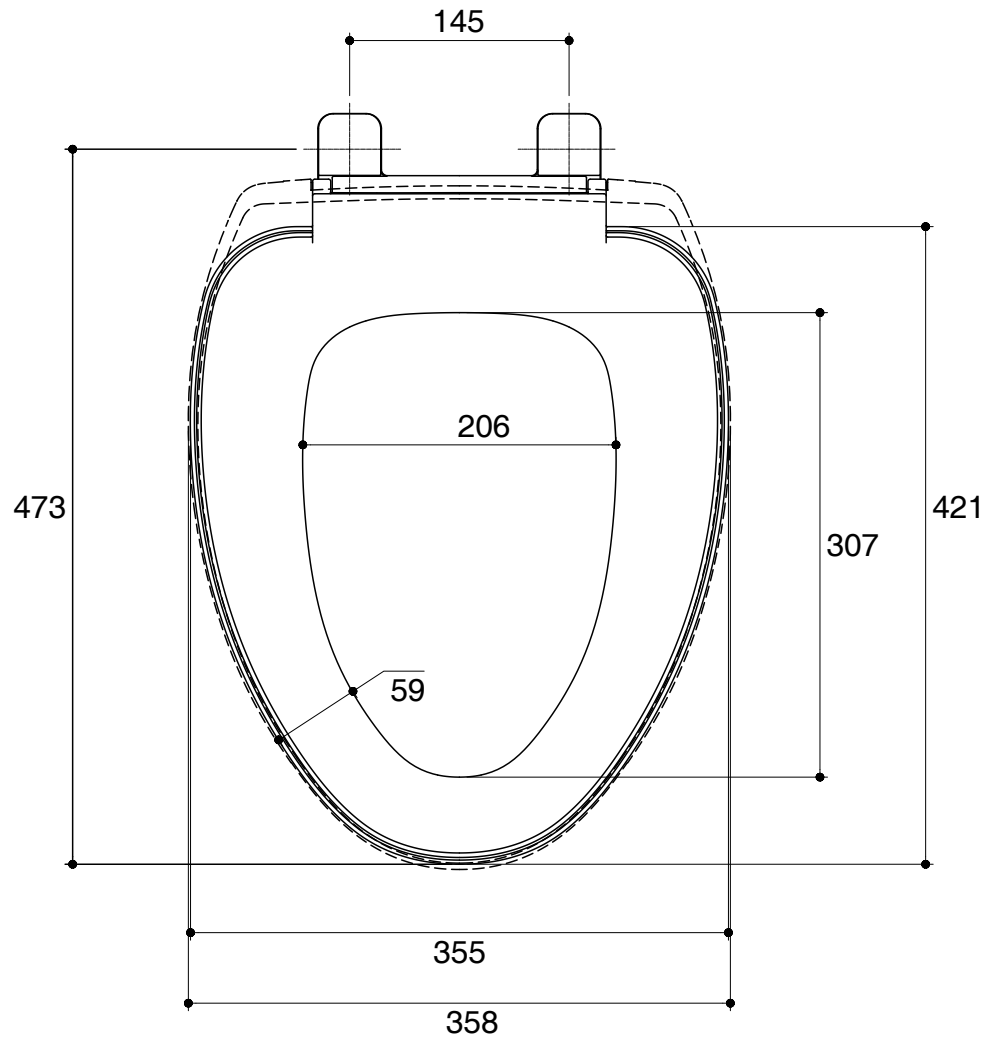

Dimensions are approximate.

Unit: mm

SKU	K-12445X-WK
Name	TOMTOMM
Description	TOILET SEAT
<b>KARAT</b>	

\* The recommended dimension for installation can be adjusted according to user preferences and layout.