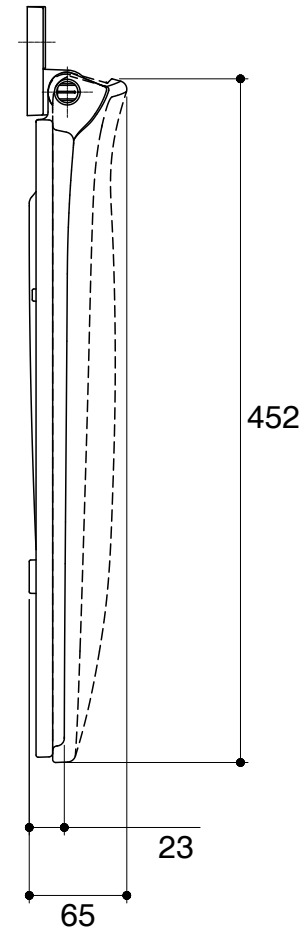

Dimensions are approximate.

Unit: mm

SKU	K-12445X-WK
Name	TOMTOMM
Description	TOILET SEAT
<b>KARAT</b>	

\* The recommended dimension for installation can be adjusted according to user preferences and layout.